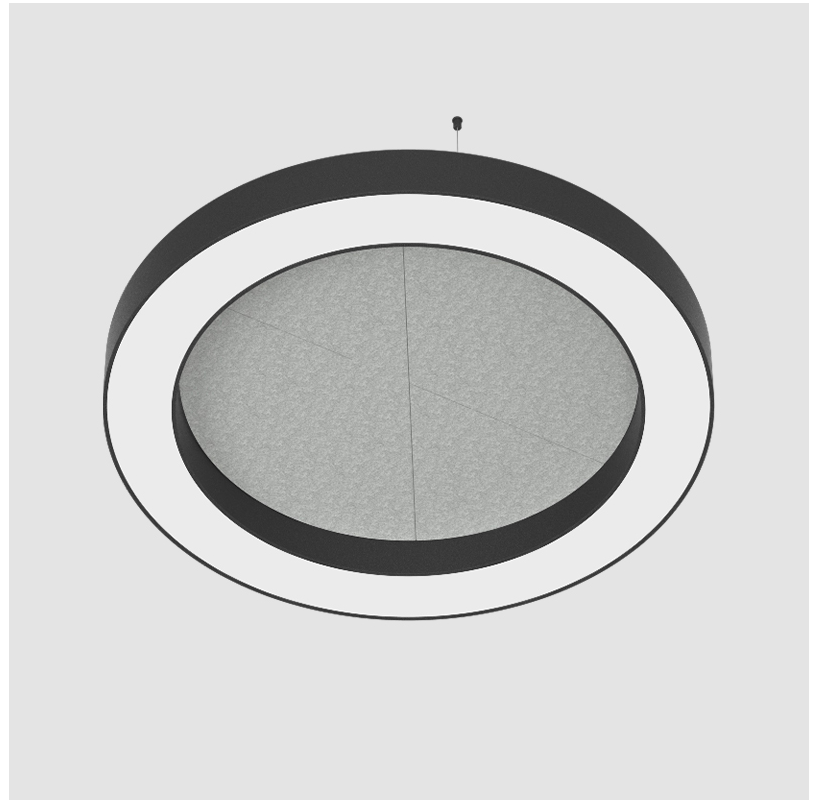

GENERAL

Series: Glorious Acoustic
Partner: Prolicht
Division: Architectural
Installation: Suspension
Product Type: Acoustic
Mounting Location: Ceiling
Light Distribution: Direct

PHYSICAL

Shape: Round
Diameter (mm): 1250
Diameter (in): 49 ³/₁₆
Width (mm): 120
Width (in): 4 ³/₄
Diffuser: PMMA - Opal / Micro-Prism
Fixture Finish: SSR / BKV / CWI / CRY / HAB / UFT / ITA / RUA / FTG / MYG / LOD / PUS / FRO / FUP / KIA / POP / BLS / SPG / MEY / GOH / CHC / COM / ABZ / JAG / OBR / MOS / ROR
Acoustic Finish: SFW / CYW / SEE / SYN / MTS / PMB / TTN / CYB / STO / DPE / BES / SHB / ARE / ANE / VRD / CRF
Fixture Material: Aluminum
Primary Material: Acoustic
Cable Details: 2000mm / 78 3/4" or 6000mm / 236 1/4" Transparent Cable

ELECTRICAL

Lamp Type: LED (Zhaga Standard)
Input Wattage (W): 58.7
Total Output Wattage (W): 53.7
Dimming: Non-Dimmable
Driver Included: Yes
Driver Location: Integrated
Driver Type: Constant Current - Universal
Driver Class: Class 2
Input Voltage (V): 120 - 277

LED

Color Temperature (°K): 2700 / 3000 / 3500 / 4000
Max. Delivered Lumen (lm): 4979 / 5153 / 6051 / 5239
Nominal Lumen (lm): 7660 / 7928 / 9309 / 8060
CRI: >90 CRI
Lamp Life (hrs): 50000

OPTICAL

RATINGS AND CERTIFICATIONS

Certified By: CSA Certified to UL and CSA Standards
IP rating: IP20