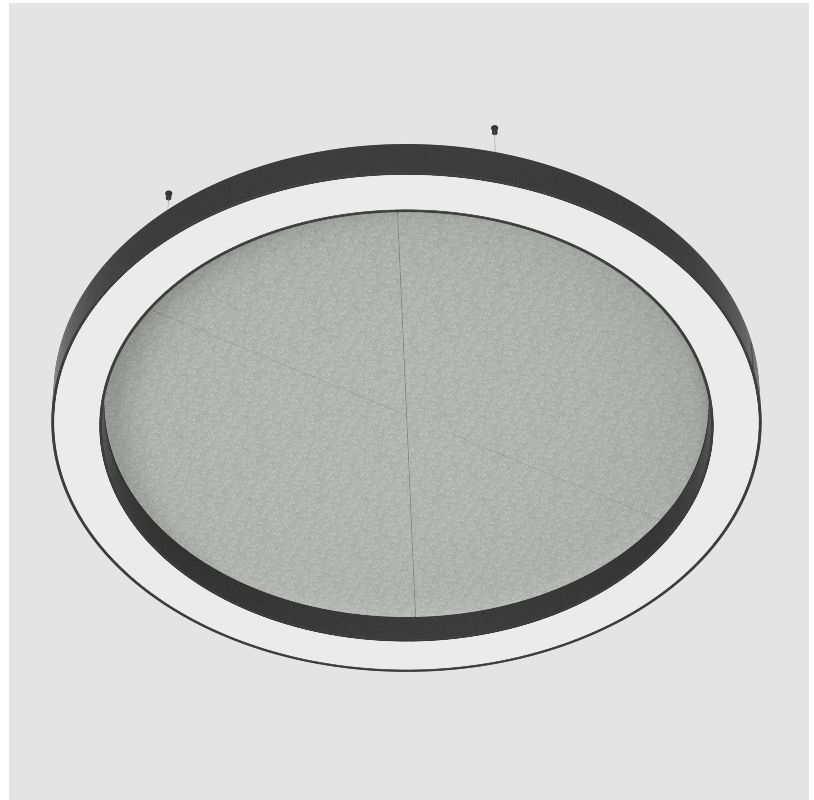

GENERAL

Series: Glorious Acoustic
Partner: Prolicht
Division: Architectural
Installation: Suspension
Product Type: Acoustic
Mounting Location: Ceiling
Light Distribution: Direct

PHYSICAL

Shape: Round
Diameter (mm): 2100
Diameter (in): 82 11/16
Width (mm): 120
Width (in): 4 3/4
Diffuser: [PMMA - Opal / Micro-Prism](#)
Fixture Finish: [SSR / BKV / CWI / CRY / HAB / UFT / ITA / RUA / FTG / MYG / LOD / PUS / FRO / FUP / KIA / POP / BLS / SPG / MEY / GOH / CHC / COM / ABZ / JAG / OBR / MOS / ROR](#)
Acoustic Finish: [SFW / CYW / SEE / SYN / MTS / PMB / TTN / CYB / STO / DPE / BES / SHB / ARE / ANE / VRD / CRF](#)
Fixture Material: Aluminum
Primary Material: Acoustic
Cable Details: [2000mm / 78 3/4" or 6000mm / 236 1/4" Transparent Cable](#)

ELECTRICAL

Lamp Type: LED (Zhaga Standard)
Input Wattage (W): 102.8
Total Output Wattage (W): 94.6
Dimming: [Non-Dimmable](#)
Driver Included: Yes
Driver Location: Integrated
Driver Type: Constant Current - Universal
Driver Class: Class 2
Input Voltage (V): 120 - 277

LED

Color Temperature (°K): [2700 / 3000 / 3500 / 4000](#)
Max. Delivered Lumen (lm): 9554 / 9888 / 11611 / 10053
Nominal Lumen (lm): 13405 / 13874 / 16291 / 14105
CRI: >90 CRI
Lamp Life (hrs): 50000

OPTICAL

RATINGS AND CERTIFICATIONS

Certified By: CSA Certified to UL and CSA Standards
IP rating: IP20