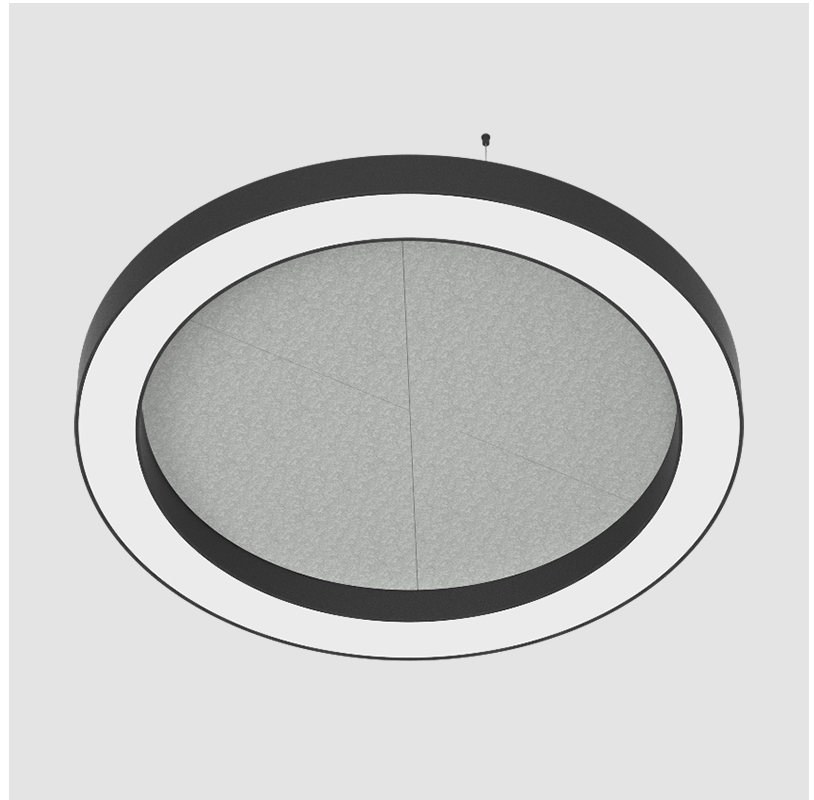

GENERAL

Series: Glorious Acoustic
Partner: Prolicht
Division: Architectural
Installation: Suspension
Product Type: Acoustic
Mounting Location: Ceiling
Light Distribution: Direct

PHYSICAL

Shape: Round
Diameter (mm): 1550
Diameter (in): 61
Width (mm): 120
Width (in): 4 3/4
Diffuser: [PMMA - Opal / Micro-Prism](#)
Fixture Finish: [SSR / BKV / CWI / CRY / HAB / UFT / ITA / RUA / FTG / MYG / LOD / PUS / FRO / FUP / KIA / POP / BLS / SPG / MEY / GOH / CHC / COM / ABZ / JAG / OBR / MOS / ROR](#)
Acoustic Finish: [SFW / CYW / SEE / SYN / MTS / PMB / TTN / CYB / STO / DPE / BES / SHB / ARE / ANE / VRD / CRF](#)
Fixture Material: Aluminum
Primary Material: Acoustic
Cable Details: [2000mm / 78 3/4" or 6000mm / 236 1/4" Transparent Cable](#)

ELECTRICAL

Lamp Type: LED (Zhaga Standard)
Input Wattage (W): 73.4
Total Output Wattage (W): 66.3
Dimming: [Non-Dimmable](#)
Driver Included: Yes
Driver Location: Integrated
Driver Type: Constant Current - Universal
Driver Class: Class 2
Input Voltage (V): 120 - 277

LED

Color Temperature (°K): [2700 / 3000 / 3500 / 4000](#)
Max. Delivered Lumen (lm): 6224 / 6442 / 7564 / 6549
Nominal Lumen (lm): 9575 / 9910 / 11636 / 10075
CRI: >90 CRI
Lamp Life (hrs): 50000

OPTICAL

RATINGS AND CERTIFICATIONS

Certified By: CSA Certified to UL and CSA Standards
IP rating: IP20