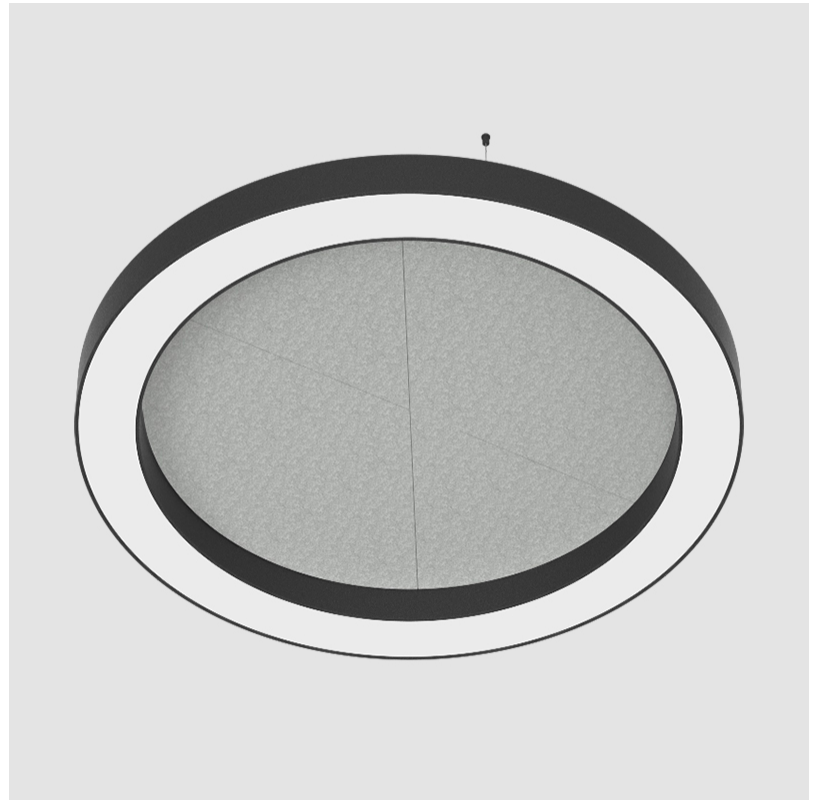

GENERAL

Series: Glorious Acoustic
Partner: Prolicht
Division: Architectural
Installation: Suspension
Product Type: Acoustic
Mounting Location: Ceiling
Light Distribution: Direct / Indirect

PHYSICAL

Shape: Round
Diameter (mm): 1550
Diameter (in): 61
Width (mm): 120
Width (in): 4 3/4
[Diffuser: PMMA - Opal / Micro-Prism](#)
[Fixture Finish: SSR / BKV / CWI / CRY / HAB / UFT / ITA / RUA / FTG / MYG / LOD / PUS / FRO / FUP / KIA / POP / BLS / SPG / MEY / GOH / CHC / COM / ABZ / JAG / OBR / MOS / ROR](#)
[Acoustic Finish: SFW / CYW / SEE / SYN / MTS / PMB / TTN / CYB / STO / DPE / BES / SHB / ARE / ANE / VRD / CRF](#)
Fixture Material: Aluminum
Primary Material: Acoustic
[Cable Details: 2000mm / 78 3/4" or 6000mm / 236 1/4" Transparent Cable](#)

ELECTRICAL

Lamp Type: LED (Zhaga Standard)
Input Wattage (W): 110
Total Output Wattage (W): 100
[Dimming: Non-Dimmable](#)
Driver Included: Yes
Driver Location: Integrated
Driver Type: Constant Current - Universal
Driver Class: Class 2
Input Voltage (V): 120 - 277

LED

[Color Temperature (°K): 2700 / 3000 / 3500 / 4000](#)
Max. Delivered Lumen (lm): Max 12515
Nominal Lumen (lm): Max 16105
CRI: >90 CRI
Lamp Life (hrs): 50000

OPTICAL

RATINGS AND CERTIFICATIONS

Certified By: CSA Certified to UL and CSA Standards
IP rating: IP20