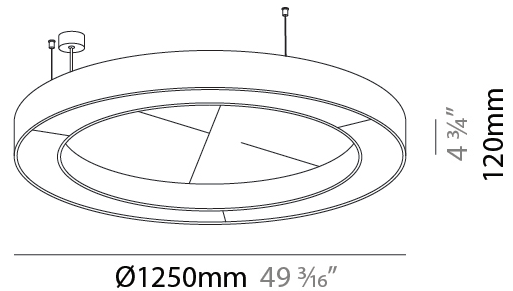

GENERAL

Series: Glorious Acoustic
Partner: Prolicht
Division: Architectural
Installation: Suspension
Product Type: Acoustic
Mounting Location: Ceiling
Light Distribution: Direct

PHYSICAL

Shape: Round
Diameter (mm): 1250
Diameter (in): 49 ³/₁₆
Width (mm): 120
Width (in): 4 ³/₄
Diffuser: PMMA - Opal / Micro-Prism
Fixture Finish: SSR / BKV / CWI / CRY / HAB / UFT / ITA / RUA / FTG / MYG / LOD / PUS / FRO / FUP / KIA / POP / BLS / SPG / MEY / GOH / CHC / COM / ABZ / JAG / OBR / MOS / ROR
Acoustic Finish: SFW / CYW / SEE / SYN / MTS / PMB / TTN / CYB / STO / DPE / BES / SHB / ARE / ANE / VRD / CRF
Fixture Material: Aluminum
Primary Material: Acoustic
Cable Details: 2000mm / 78 3/4" or 6000mm / 236 1/4" Transparent Cable

ELECTRICAL

Lamp Type: LED (Zhaga Standard)
Input Wattage (W): 58.7
Total Output Wattage (W): 53.7
Dimming: Non-Dimmable
Driver Included: Yes
Driver Location: Integrated
Driver Type: Constant Current - Universal
Driver Class: Class 2
Input Voltage (V): 120 - 277

LED

Color Temperature (°K): 2700 / 3000 / 3500 / 4000
Max. Delivered Lumen (lm): 4979 / 5153 / 6051 / 5239
Nominal Lumen (lm): 7660 / 7928 / 9309 / 8060
CRI: >90 CRI
Lamp Life (hrs): 50000

OPTICAL

RATINGS AND CERTIFICATIONS

Certified By: CSA Certified to UL and CSA Standards
IP rating: IP20