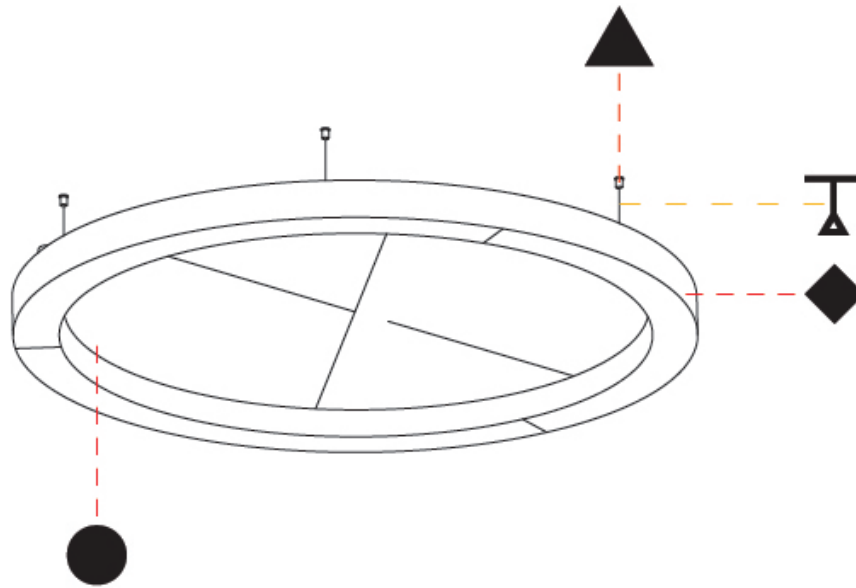

GLORIOUS ACOUSTIC SUSPENSION

A300727-

PROJECT

TYPE

SPECIFIER

QUANTITY

DATE

A