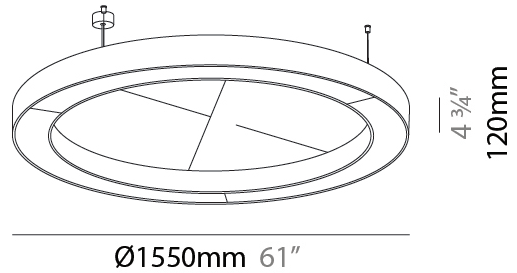

GENERAL

Series: Glorious Acoustic
Partner: Prolicht
Division: Architectural
Installation: Suspension
Product Type: Acoustic
Mounting Location: Ceiling
Light Distribution: Direct

PHYSICAL

Shape: Round
Diameter (mm): 1550
Diameter (in): 61
Width (mm): 120
Width (in): 4 3/4
Diffuser: [PMMA - Opal / Micro-Prism](#)
Fixture Finish: [SSR / BKV / CWI / CRY / HAB / UFT / ITA / RUA / FTG / MYG / LOD / PUS / FRO / FUP / KIA / POP / BLS / SPG / MEY / GOH / CHC / COM / ABZ / JAG / OBR / MOS / ROR](#)
Acoustic Finish: [SFW / CYW / SEE / SYN / MTS / PMB / TTN / CYB / STO / DPE / BES / SHB / ARE / ANE / VRD / CRF](#)
Fixture Material: Aluminum
Primary Material: Acoustic
Cable Details: [2000mm / 78 3/4" or 6000mm / 236 1/4" Transparent Cable](#)

ELECTRICAL

Lamp Type: LED (Zhaga Standard)
Input Wattage (W): 73.4
Total Output Wattage (W): 66.3
Dimming: [Non-Dimmable](#)
Driver Included: Yes
Driver Location: Integrated
Driver Type: Constant Current - Universal
Driver Class: Class 2
Input Voltage (V): 120 - 277

LED

Color Temperature (°K): [2700 / 3000 / 3500 / 4000](#)
Max. Delivered Lumen (lm): 6224 / 6442 / 7564 / 6549
Nominal Lumen (lm): 9575 / 9910 / 11636 / 10075
CRI: >90 CRI
Lamp Life (hrs): 50000

OPTICAL

RATINGS AND CERTIFICATIONS

Certified By: CSA Certified to UL and CSA Standards
IP rating: IP20